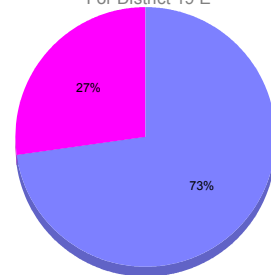

Membership Results 2011-2012

Goal, New, Dropped, Gain/Loss

Comparison of Membership Gain/Loss

Current Year Compared to the Previous Year

Gender Comparison 2010-2011

For District 19 E

Oct/Nov/Dec

■ Male ■ Female